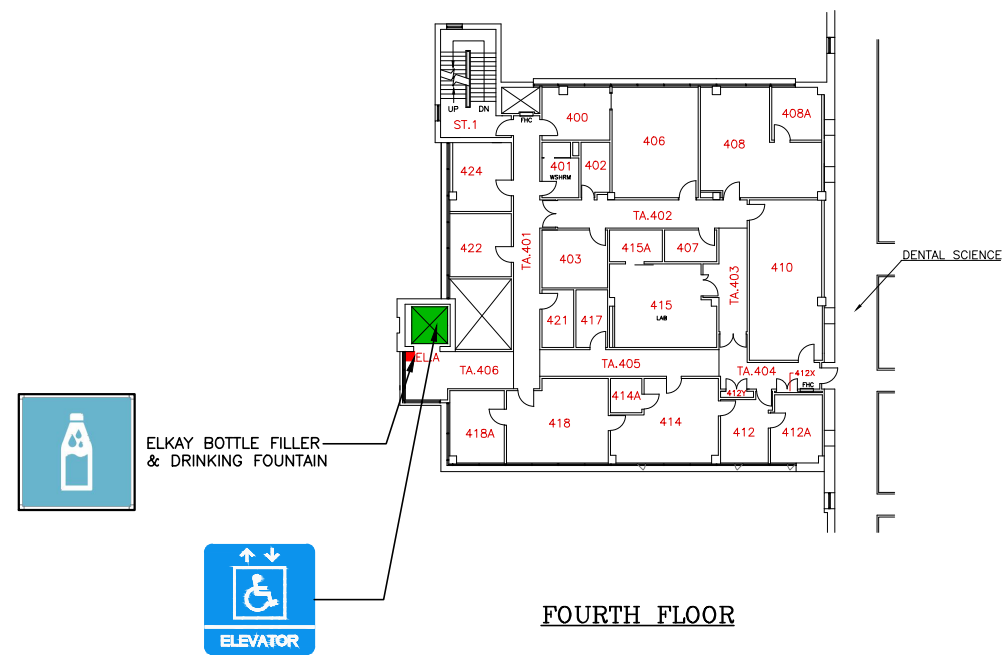

THIRD FLOOR

FOURTH FLOOR

LEGEND

SYMBOL	DESCRIPTIONS
 	ELEVATOR
 	WATER REFILL STATION
	SINK W/ FAUCET